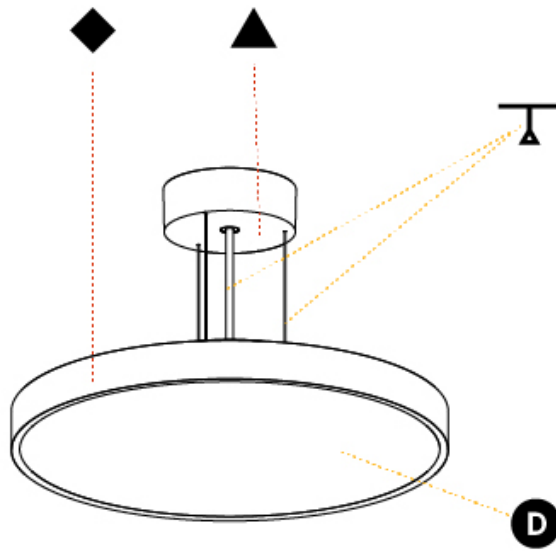

SIGN DIVA KORONA SUSPENSION

A300011-

PROJECT

TYPE

SPECIFIER

QUANTITY

DATE

A